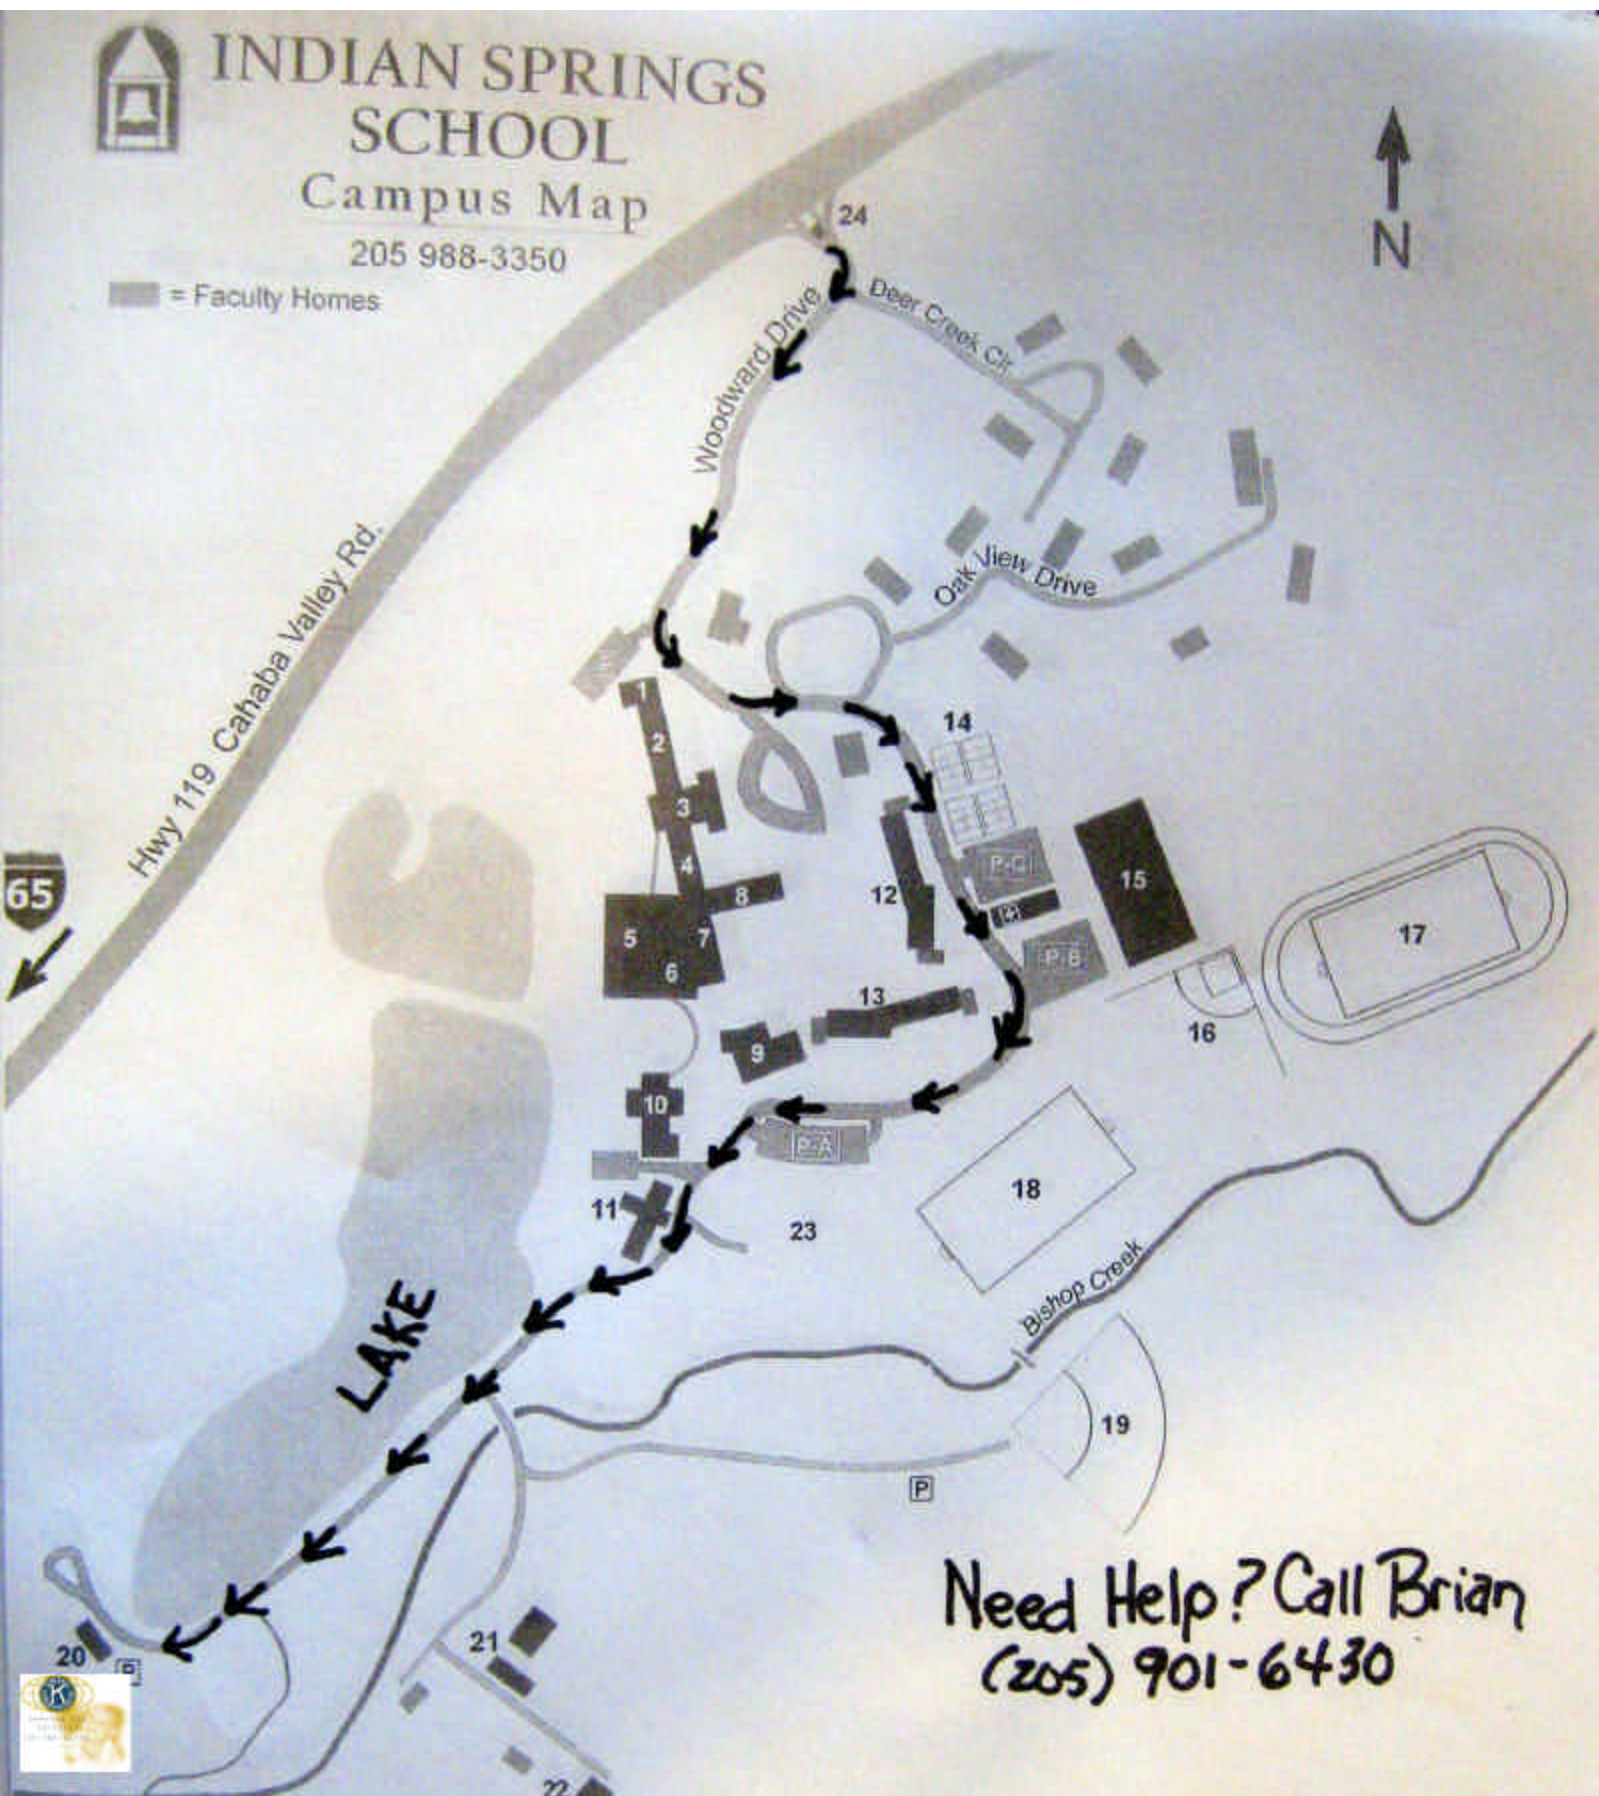

# INDIAN SPRINGS SCHOOL

## Campus Map

205 988-3350

█ = Faculty Homes

Hwy 119 Cahaba Valley Rd.

Need Help? Call Brian  
(205) 901-6430

- 1 Front Office
- 2 Classrooms 1 - 3
- 3 Library
- 4 Classrooms 4 - 6
- 5 Town Hall - Concert Hall
- 6 Town Hall - Theater
- 7 Classrooms 7 - 9
- 8 Tech Lab / Classrooms 10-11

- 9 Science Center
- 10 Dining Hall
- 11 Art / Classrooms 12-13
- 12 Girls' Dormitory
- 13 Boys' Dormitory
- 14 Tennis Courts
- 15 Gymnasium
- 16 Baseball Field

- 17 Practice Field
- 18 Woodard Field
- 19 Softball Field
- 20 The Hut
- 21 Special Equestrians
- 22 Maintenance
- 23 Organic Orchard
- 24 Guard House